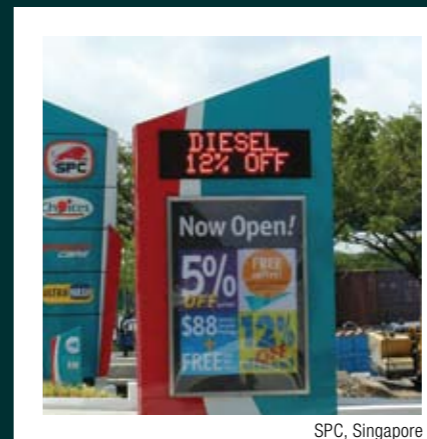

The Curve, Malaysia

SPC, Singapore